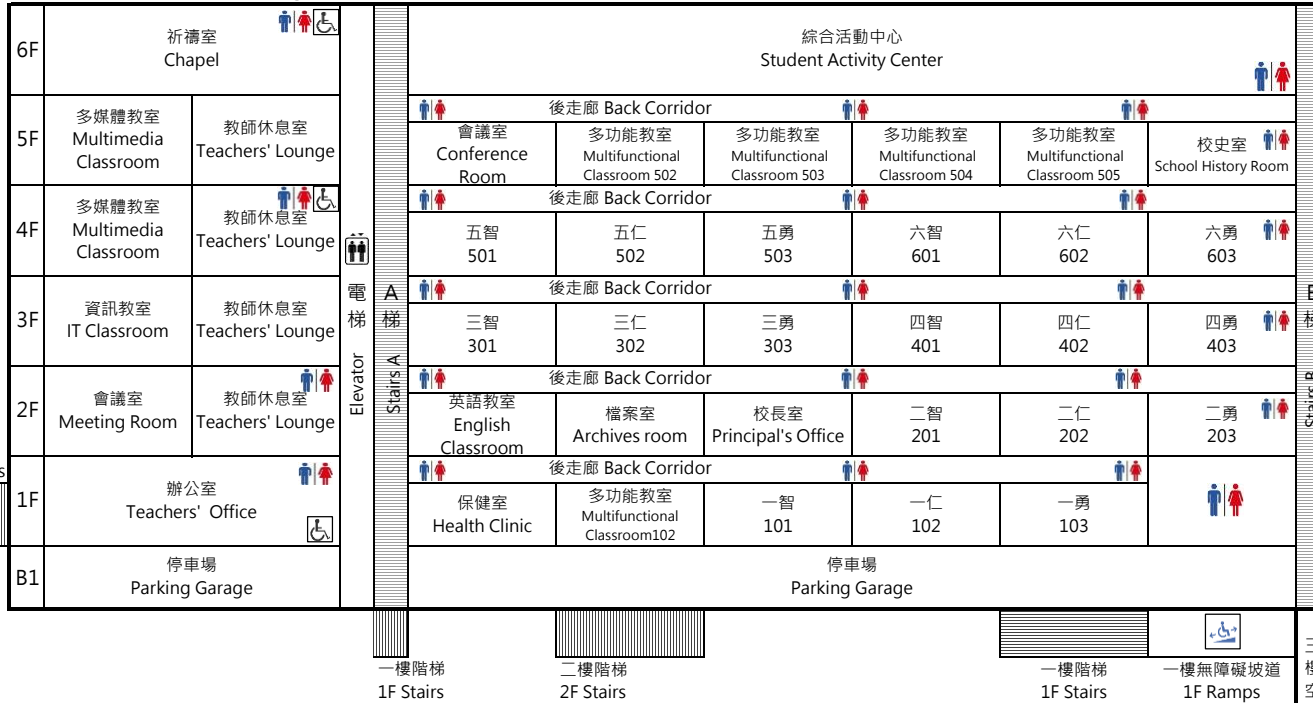

# 新竹市私立曙光小學校園平面圖

Hsinchu City Private Shuguang Elementary School Campus Map

92巷  
側門

Side Entrance

北大路 70 巷 Lane 70, Beida Road

70巷側門 Side Entrance

## 萃文樓 Cui Wen Building

操場預定地 Sports Field Sites